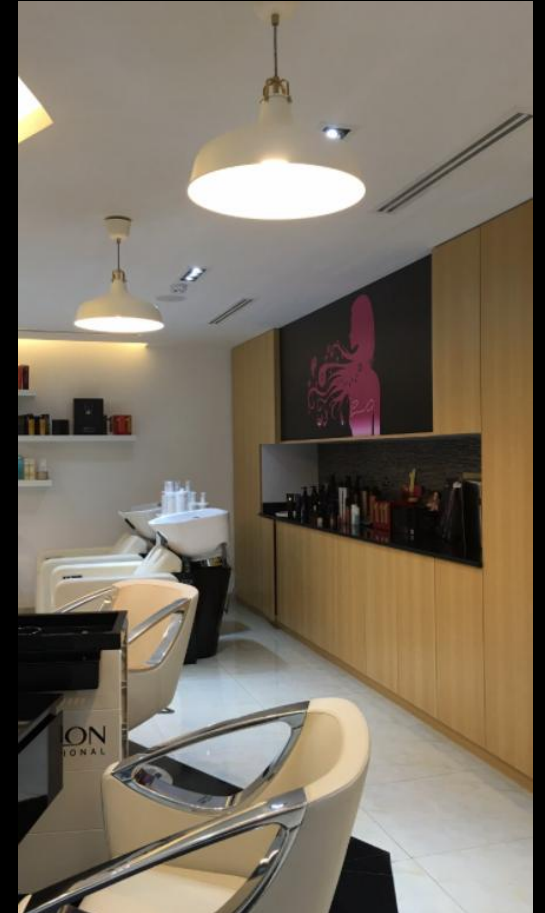

*Design & Build Decor Work*  
*CharmElle Beauty Lounge - Media City ,Dubai*

*"Beauty perishes in life; but is immortal in art"*

*Design & Build Decor Work  
Avant & Après -Dubai*

*Design & Build Decor Work  
Mama Earth Arabia - DIP, Dubai*