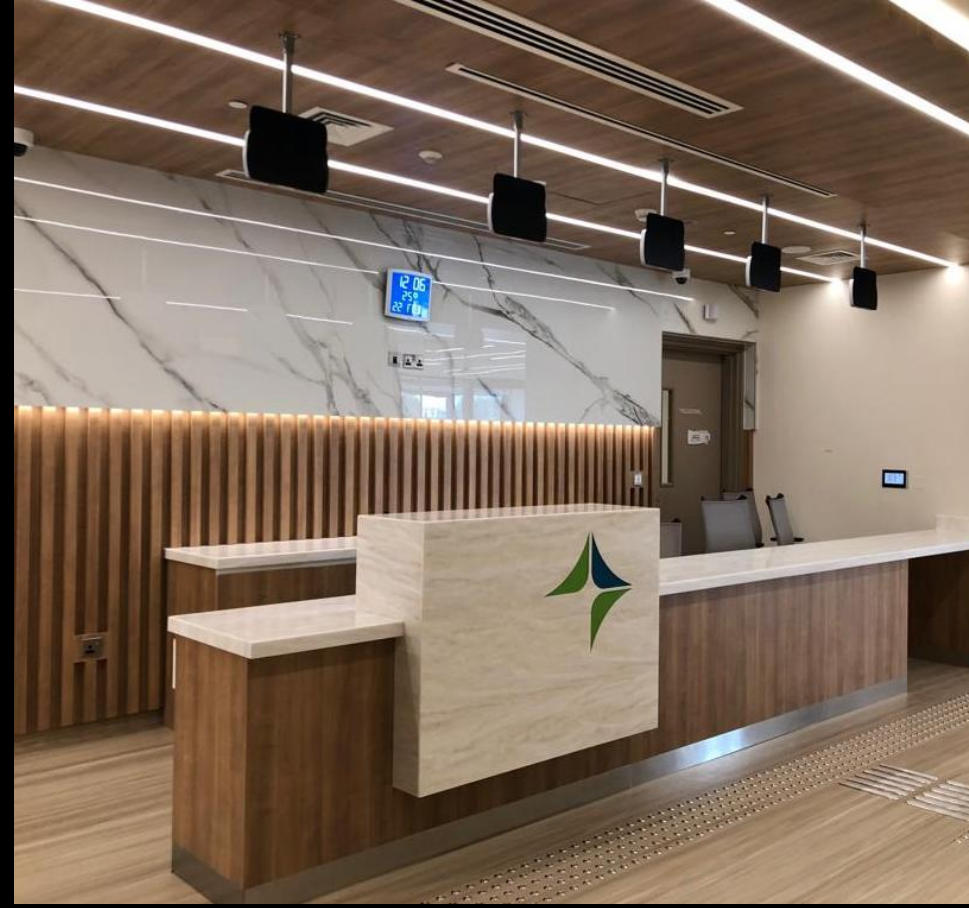

*Design & Build Decor Work*  
*CharmElle Beauty Lounge - Media City ,Dubai*

*"Beauty perishes in life; but is immortal in art"*

*Design & Build Decor Work  
Avant & Après -Dubai*

*Design & Build Decor Work  
Mama Earth Arabia - DIP, Dubai*