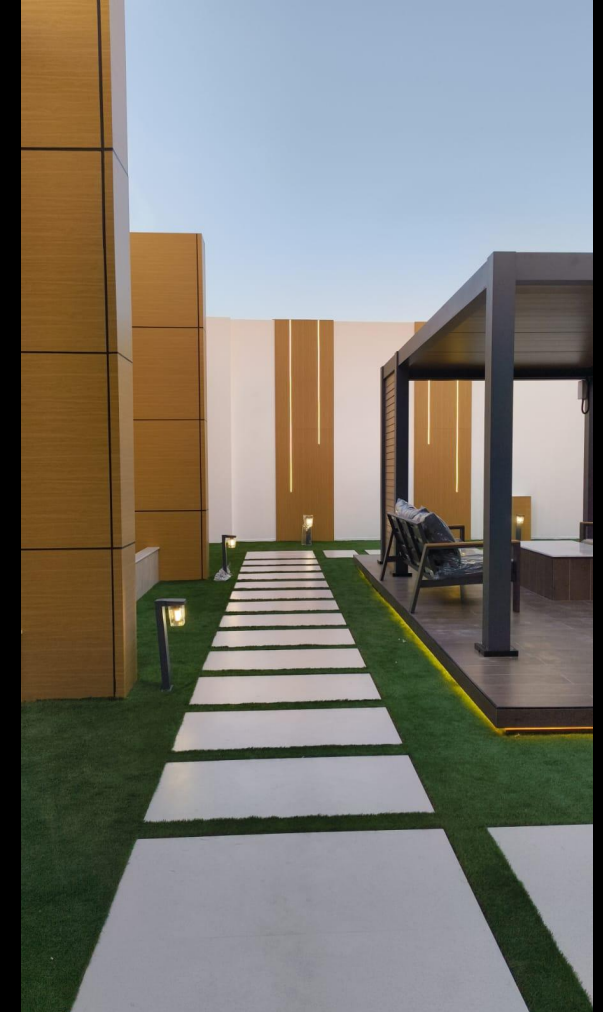

*Design & Build Proposed VIP Suites in Ground and Third Floor at AJCSH - VIP Ward(Completed)
Al Jalila Children's Specialty Hospital - Dubai*